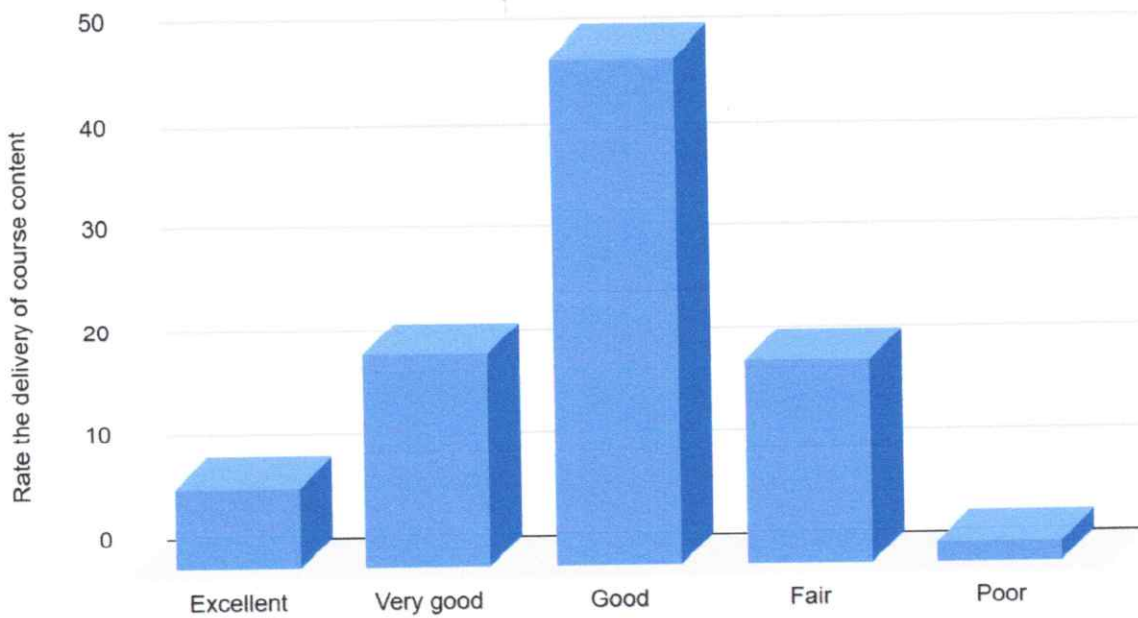

CRITERION 1

Rate the delivery of course content