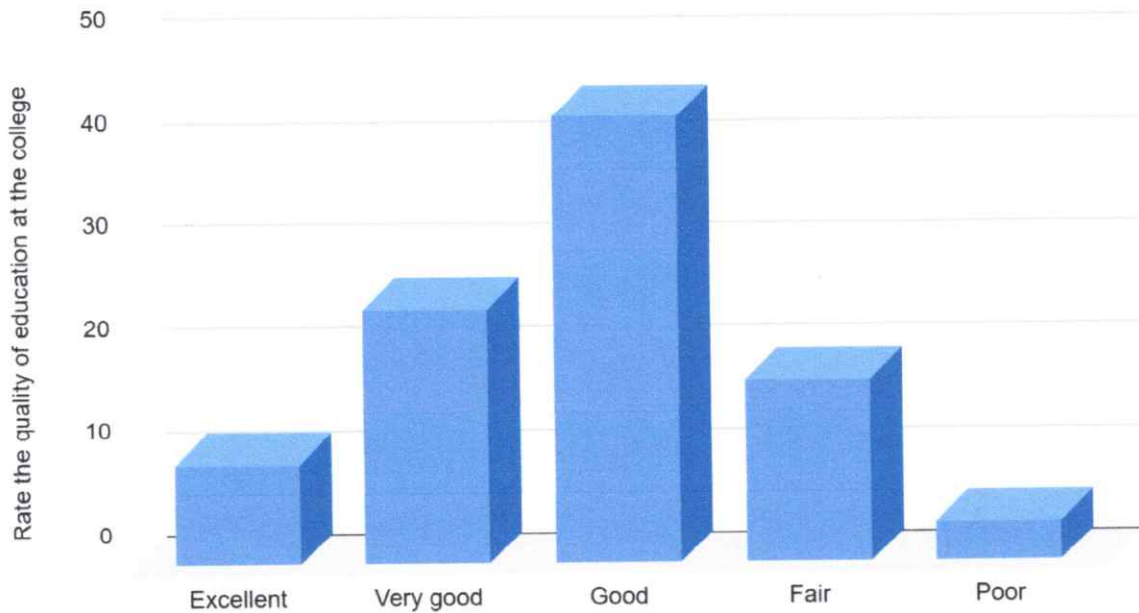

CRITERION 1

Criteria 1.4.

2023-2024 Alumni's Feedback Analysis Report

Rate the quality of education at the college