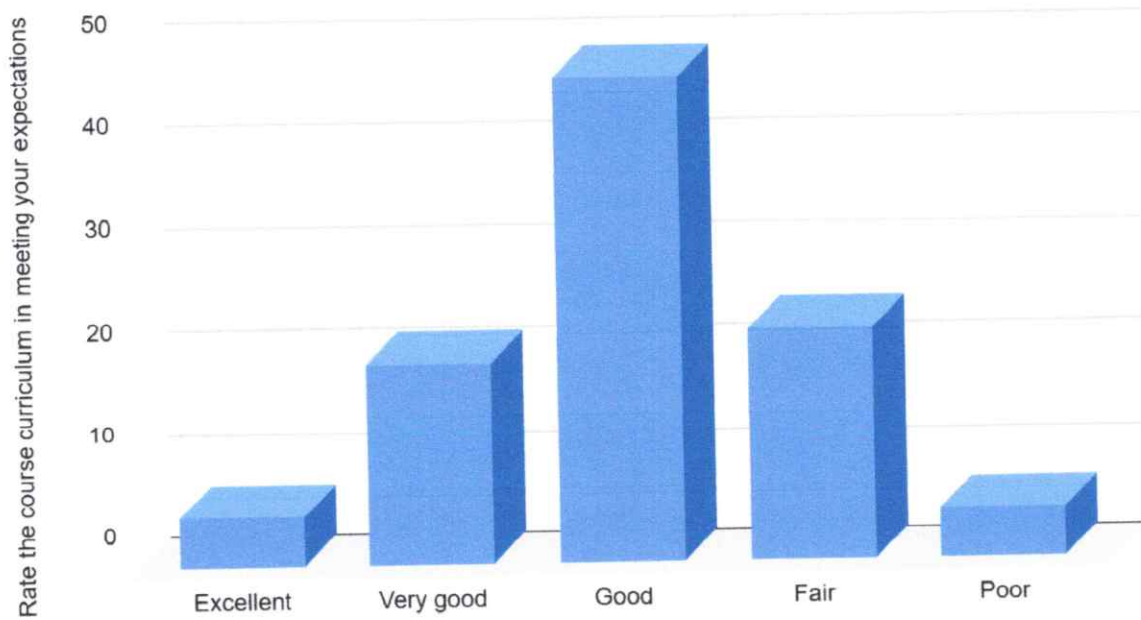

Rate the course curriculum in meeting your expectations