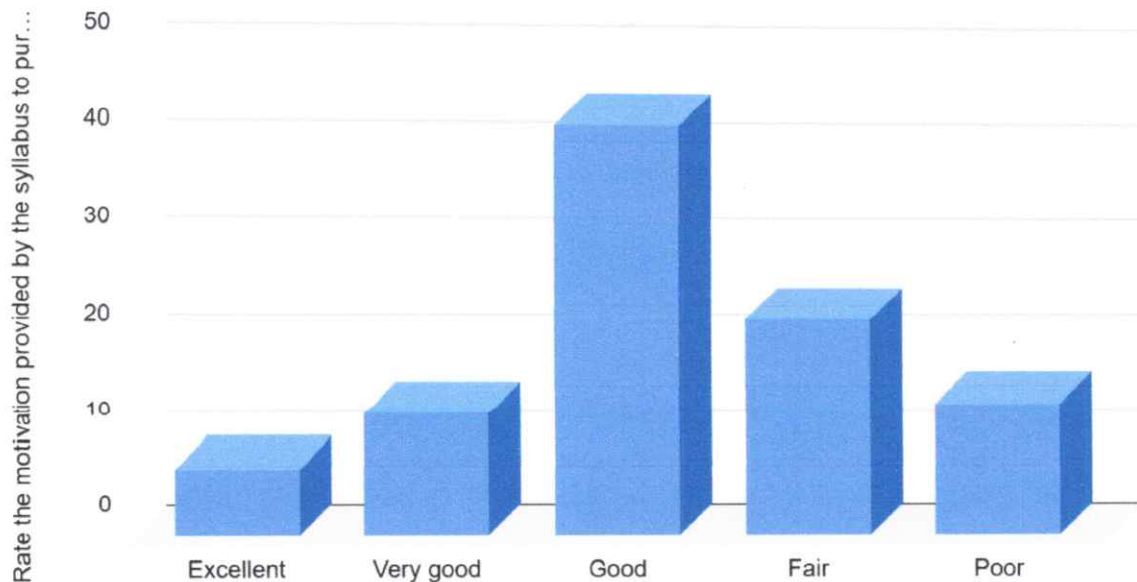

CRITERION 1

Rate the relevance of your degree to your current job

Rate the college's academic initiatives (e.g., innovative teaching methods, seminars, workshops, projects, study tours)

PRINCIPAL
SANTHIGIRI COLLEGE OF COMPUTER SCIENCES
VAZHITHALA P. O., THODUPUZHA
KERALA, PIN : 685 583

CRITERION 1

Rate the development activities organized by the college for your overall growth

Rate the motivation provided by the syllabus to pursue post-graduation or research in the subject

Dr. Neetha Thomas
IQAC