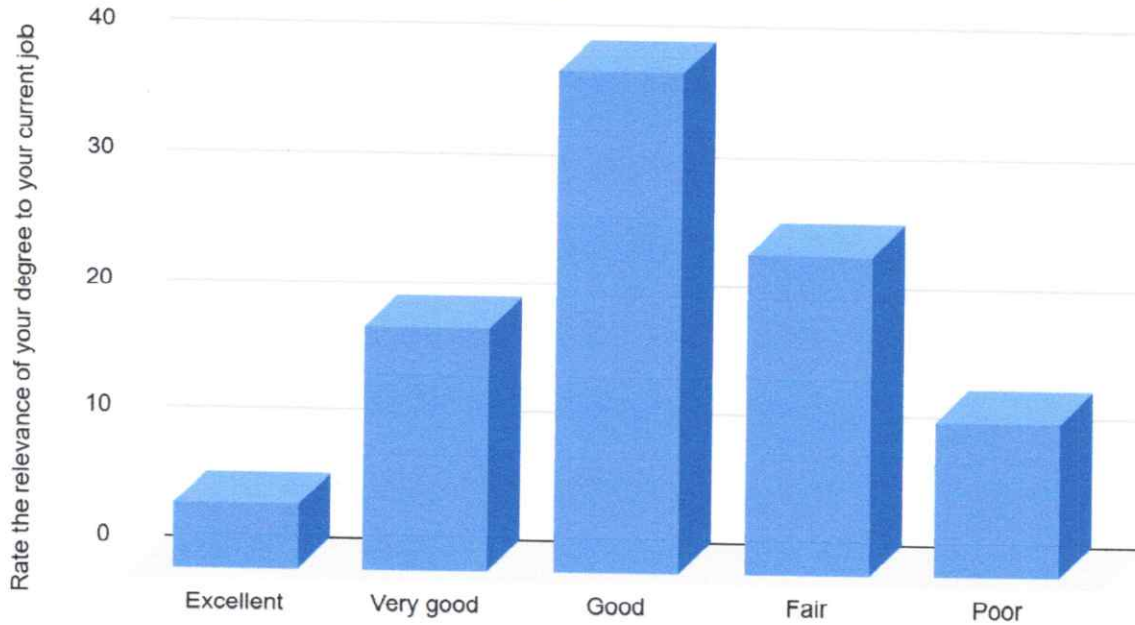

CRITERION 1

Rate the relevance of your degree to your current job